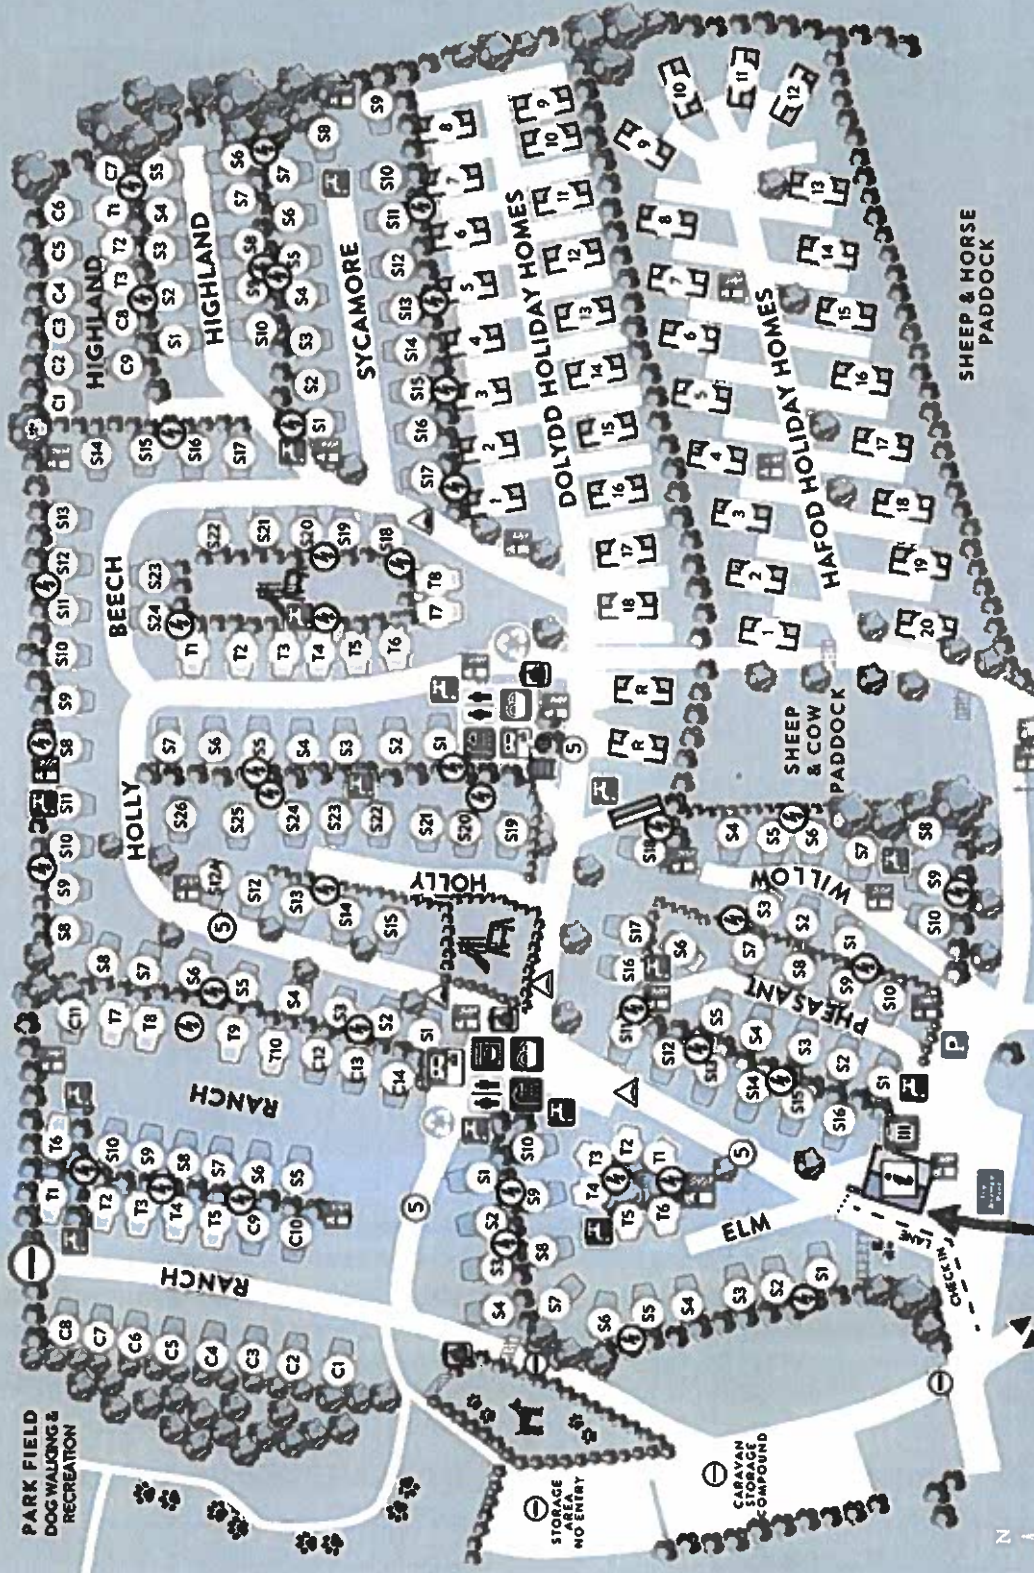

FRON FARM, HENDRE, MOLD, CH7 5QW

100 m

© Crown copyright [and database rights], 2019. OS licence 100023386. Use of this data is subject to terms and conditions. 2-December-2020

Scale = 4154 219999999999

EST 1922
FRON FARM
 COUNTY HOLIDAY PARK

PARK MAP

PARK FIELD
 DOG WALKING &
 RECREATION

- Park Key**
- Shower Block
 - Toilet Block
 - Dog Poo Bin
 - Bee Hotel
 - Eisan Point
 - Recycling Bin
 - Reception
 - Assembly Point
 - Fire Extinguisher
 - Water Tap
 - Waste Bins
 - Secure Dog Exercise
 - Play Park
 - Parking
 - Electric Hookup
 - NO Electric
 - Speed Limit on Site
 - NO Entry
 - Dishwashing
 - Laundrette
 - Dog walking area
 - Speed Bumps
 - Coded Barrier
 - Owl Box
 - Touring/Tents with electric hook up
 - Standard camping pitches
 - Seasonal Pitches
 - Rental holiday home

5 5 mph speed limit on site

Access to pool table, rabbits, pigs and hens

Entrance / Exit from/to Mold / Denigh Road. Exit for all vehicles

Entrance / Exit from/to Rhesy Cae Road side. No exit for caravans