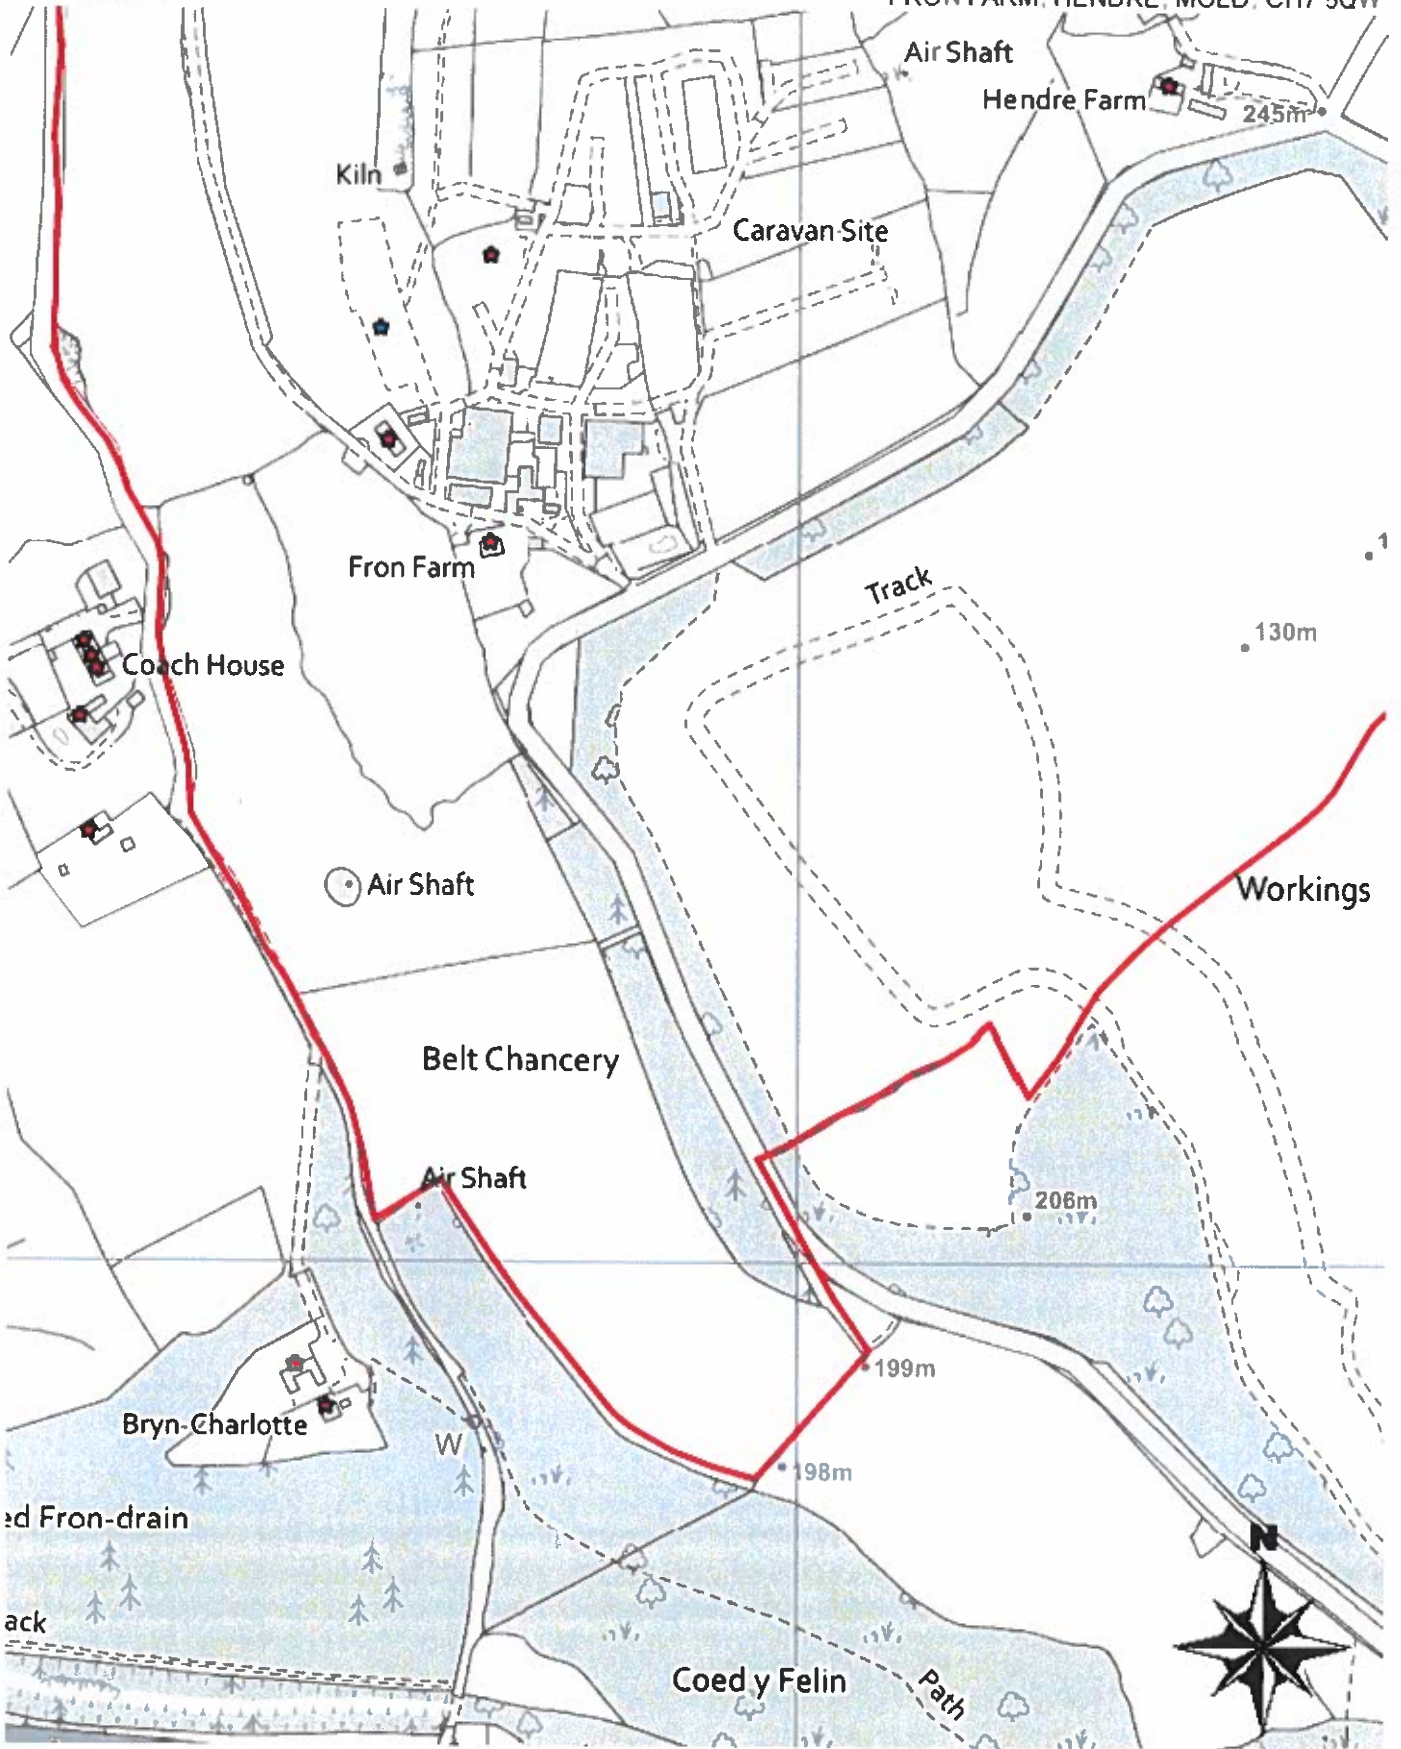

FRON FARM, HENDRE, MOLD, CH7 5QW

100 m

© Crown copyright [and database rights], 2019. OS licence 100023386. Use of this data is subject to terms and conditions. 2-December-2020

Scale = 4154 219999999999

EST 1922
FRON FARM
 COUNTY HOLIDAY PARK

PARK MAP

PARK FIELD
 DOG WALKING &
 RECREATION

- Park Key**
- Shower Block
 - Toilet Block
 - Dog Poo Bin
 - Bee Hotel
 - Eisan Point
 - Recycling Bin
 - Reception
 - Assembly Point
 - Fire Extinguisher
 - Water Tap
 - Waste Bins
 - Secure Dog Exercise
 - Play Park
 - Parking
 - Electric Hookup
 - NO Electric
 - Speed Limit on Site
 - NO Entry
 - Dishwashing
 - Laundrette
 - Dog walking area
 - Speed Bumps
 - Coded Barrier
 - Owl Box
 - Touring/Tents with electric hook up
 - Standard camping pitches
 - Seasonal Pitches
 - Rental holiday home

5 5 mph speed limit on site

Access to pool table, rabbits, pigs and hens

Entrance / Exit from/to Mold / Denigh Road. Exit for all vehicles

Entrance / Exit from/to Rhesy Cae Road side. No exit for caravans