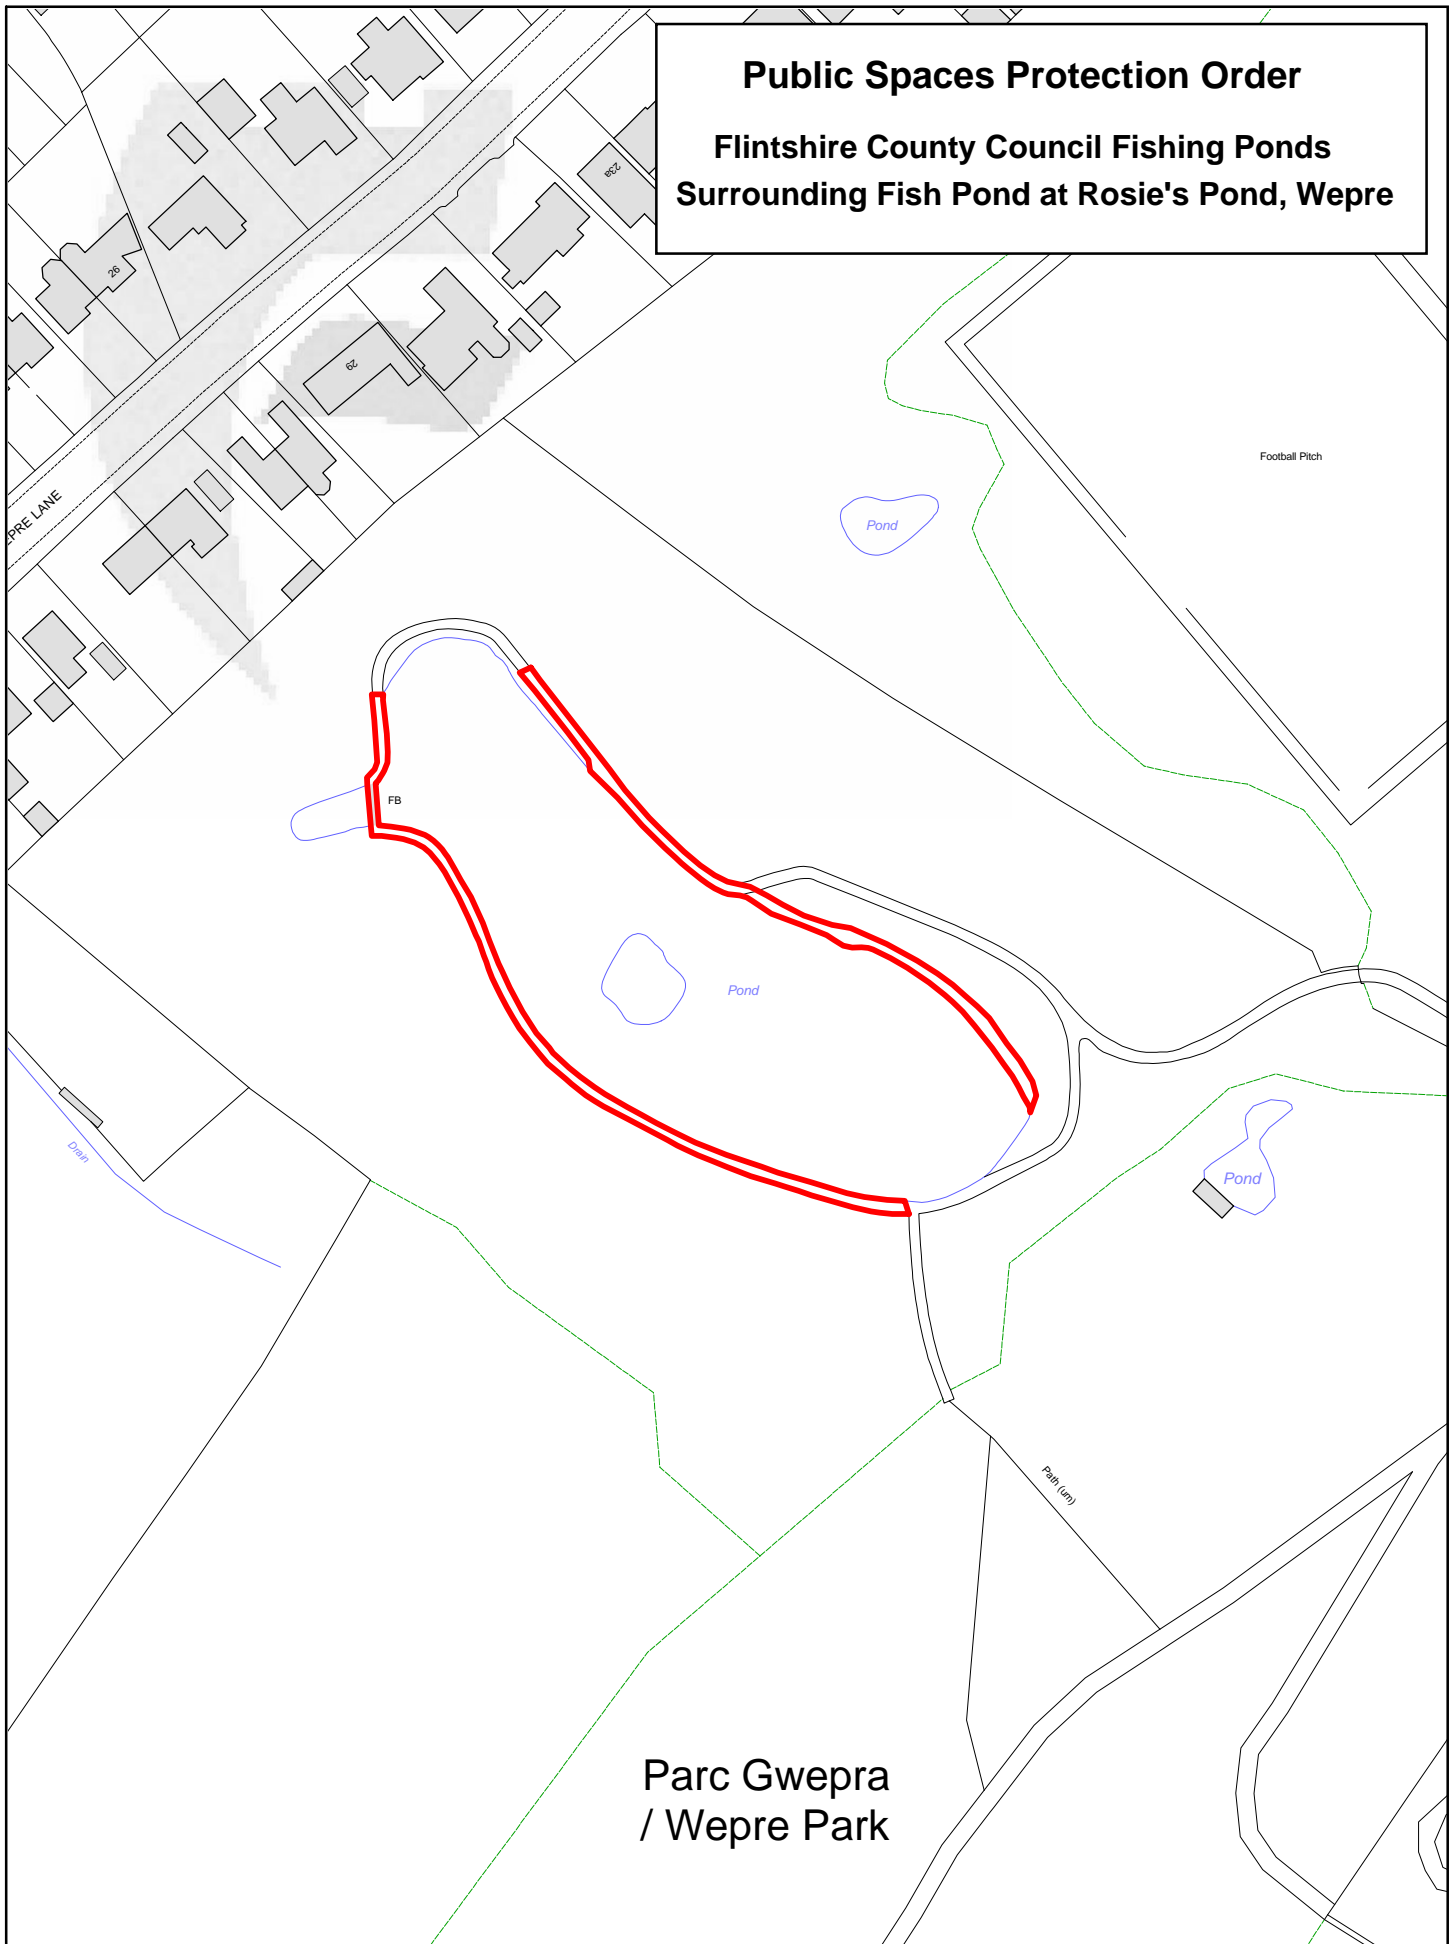

Public Spaces Protection Order
Flintshire County Council Fishing Ponds
Surrounding Fish Pond at Rosie's Pond, Wepre

**Parc Gwepra
/ Wepre Park**

Planning, Environment & Economy
Flintshire County Council,
County Hall, Mold,
Flintshire, CH7 6NF.
Chief Officer: Mr Andrew Farrow

Scale 1:1250 @ A4
OS map SJ 2968
Produced 16/08/2023